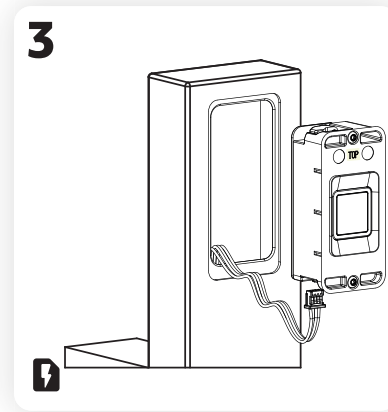

# Mounting instructions ekey dLine fingerprint (door handle)

ID356/742/0/709: Version 1, 2020-10-02

850392