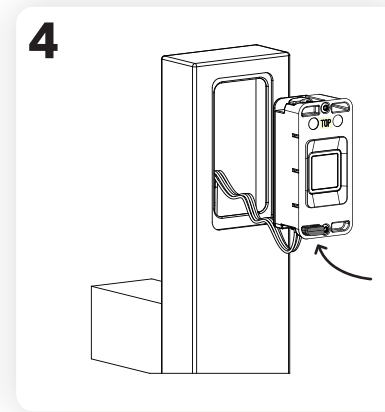

# Mounting instructions ekey dLine fingerprint (door handle)

ID356/742/0/709: Version 1, 2020-10-02

850392