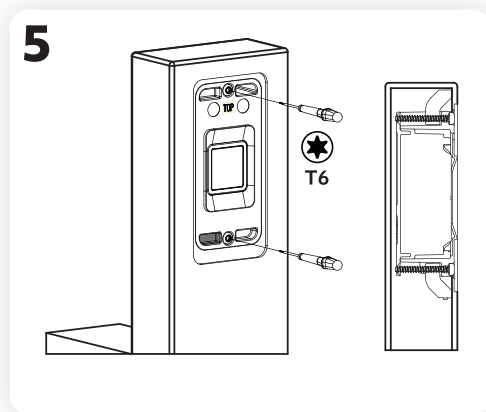

# Mounting instructions ekey dLine fingerprint (door handle)

ID356/742/0/709: Version 1, 2020-10-02

850392

## ⚠ ATTENTION

**Property damage in the event of incorrect mounting and wiring:**  
The system devices are operated using electricity. They could be destroyed if they are mounted and wired incorrectly. Mount and wire the system devices correctly before connecting the power.