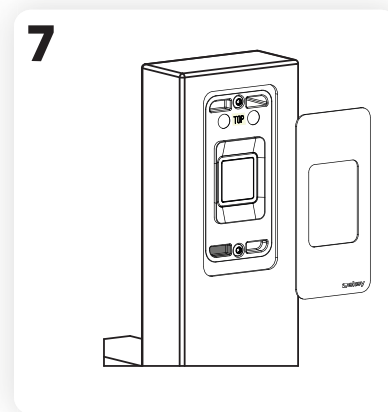

# Mounting instructions ekey dLine fingerprint (door handle)

ID356/742/0/709: Version 1, 2020-10-02

850392