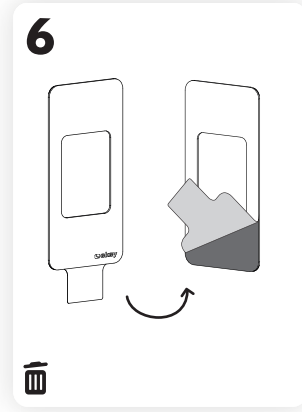

# Mounting instructions ekey dLine fingerprint (door handle)

ID356/742/0/709: Version 1, 2020-10-02

850392

## ⚠ ATTENTION

**Property damage in the event of incorrect mounting and wiring:**  
The system devices are operated using electricity. They could be destroyed if they are mounted and wired incorrectly. Mount and wire the system devices correctly before connecting the power.