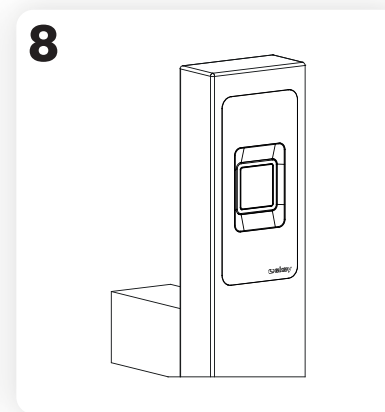

# Mounting instructions ekey dLine fingerprint (door handle)

ID356/742/0/709: Version 1, 2020-10-02

850392