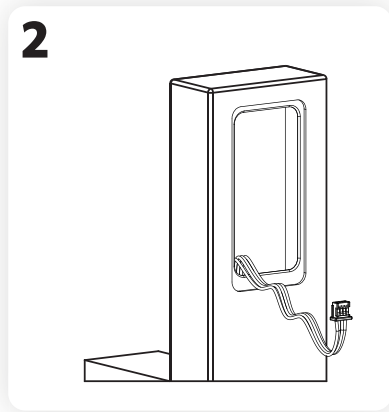

# Mounting instructions ekey dLine fingerprint (door handle)

ID356/742/0/709: Version 1, 2020-10-02

850392