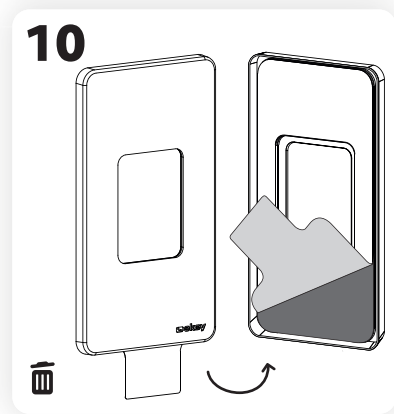

Mounting instructions ekey dLine fingerprint (solid material)

ID374/764/0/726: Version 1, 2021-04-06

⚠ ATTENTION

Property damage in the event of incorrect mounting and wiring:
The system devices are operated using electricity. They could be destroyed if they are mounted and wired incorrectly. Mount and wire the system devices correctly before connecting the power.