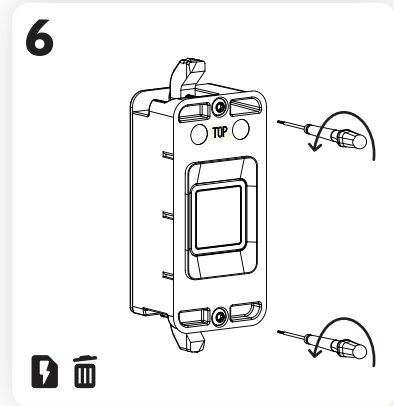

Mounting instructions ekey dLine fingerprint (solid material)

ID374/764/0/726: Version 1, 2021-04-06

⚠ ATTENTION

Property damage in the event of incorrect mounting and wiring:
The system devices are operated using electricity. They could be destroyed if they are mounted and wired incorrectly. Mount and wire the system devices correctly before connecting the power.