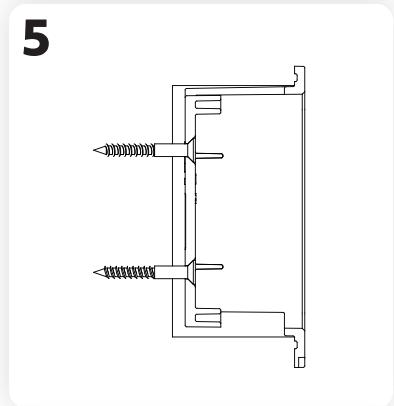

Mounting instructions ekey dLine fingerprint (solid material)

ID374/764/0/726: Version 1, 2021-04-06

⚠ ATTENTION

Property damage in the event of incorrect mounting and wiring:
The system devices are operated using electricity. They could be destroyed if they are mounted and wired incorrectly. Mount and wire the system devices correctly before connecting the power.