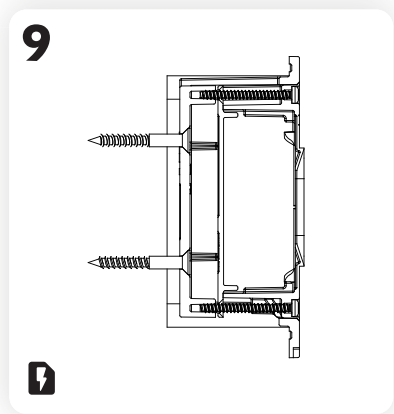

Mounting instructions ekey dLine fingerprint (solid material)

ID374/764/0/726: Version 1, 2021-04-06

⚠ ATTENTION

Property damage in the event of incorrect mounting and wiring:
The system devices are operated using electricity. They could be destroyed if they are mounted and wired incorrectly. Mount and wire the system devices correctly before connecting the power.