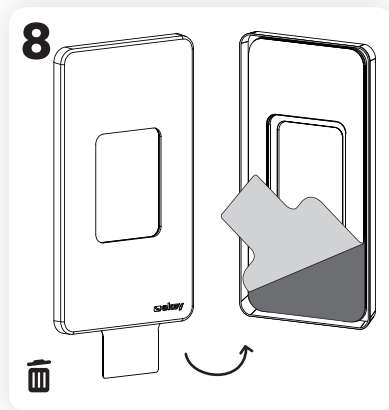

Mounting instructions ekey dLine fingerprint (hollow profile)

ID357/743/0/708: Version 1, 2020-10-02

⚠ ATTENTION

Property damage in the event of incorrect mounting and wiring:
The system devices are operated using electricity. They could be destroyed if they are mounted and wired incorrectly. Mount and wire the system devices correctly before connecting the power.