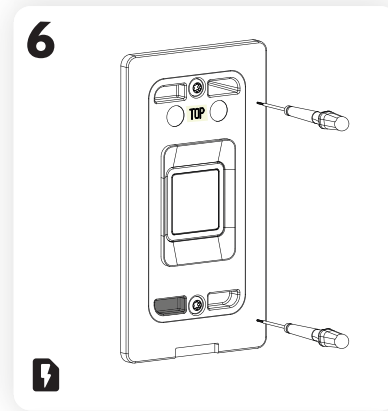

Mounting instructions ekey dLine fingerprint (hollow profile)

ID357/743/0/708: Version 1, 2020-10-02

⚠ ATTENTION

Property damage in the event of incorrect mounting and wiring:
The system devices are operated using electricity. They could be destroyed if they are mounted and wired incorrectly. Mount and wire the system devices correctly before connecting the power.