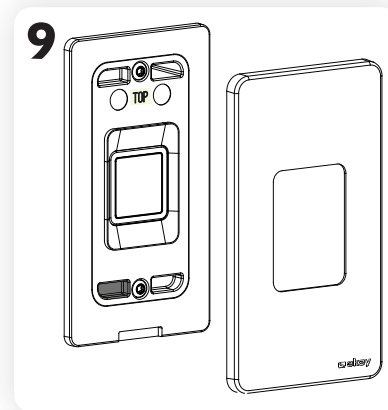

Mounting instructions ekey dLine fingerprint (hollow profile)

ID357/743/0/708: Version 1, 2020-10-02

⚠ ATTENTION

Property damage in the event of incorrect mounting and wiring:
The system devices are operated using electricity. They could be destroyed if they are mounted and wired incorrectly. Mount and wire the system devices correctly before connecting the power.