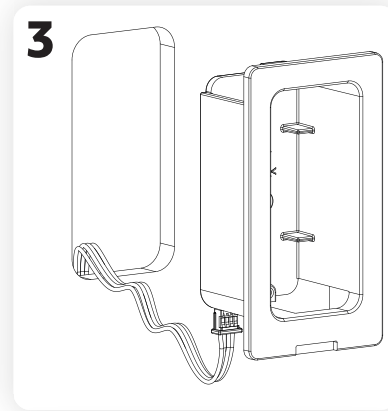

Mounting instructions ekey dLine fingerprint (hollow profile)

ID357/743/0/708: Version 1, 2020-10-02

⚠ ATTENTION

Property damage in the event of incorrect mounting and wiring:
The system devices are operated using electricity. They could be destroyed if they are mounted and wired incorrectly. Mount and wire the system devices correctly before connecting the power.