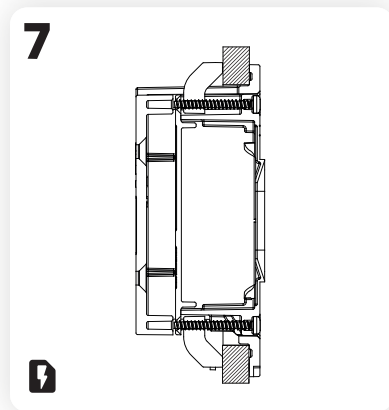

Mounting instructions ekey dLine fingerprint (hollow profile)

ID357/743/0/708: Version 1, 2020-10-02

⚠ ATTENTION

Property damage in the event of incorrect mounting and wiring:
The system devices are operated using electricity. They could be destroyed if they are mounted and wired incorrectly. Mount and wire the system devices correctly before connecting the power.