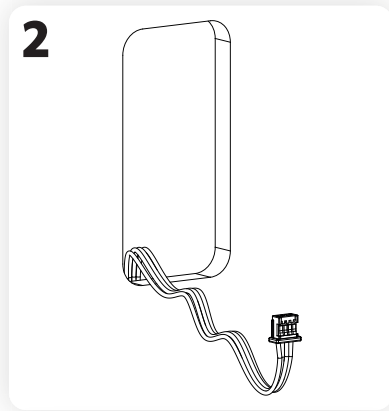

Mounting instructions ekey dLine fingerprint (hollow profile)

ID357/743/0/708: Version 1, 2020-10-02

⚠ ATTENTION

Property damage in the event of incorrect mounting and wiring:
The system devices are operated using electricity. They could be destroyed if they are mounted and wired incorrectly. Mount and wire the system devices correctly before connecting the power.