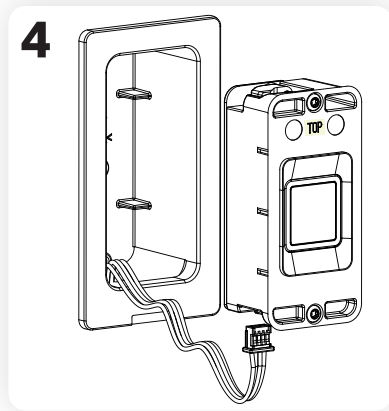

Mounting instructions ekey dLine fingerprint (hollow profile)

ID357/743/0/708: Version 1, 2020-10-02

⚠ ATTENTION

Property damage in the event of incorrect mounting and wiring:
The system devices are operated using electricity. They could be destroyed if they are mounted and wired incorrectly. Mount and wire the system devices correctly before connecting the power.